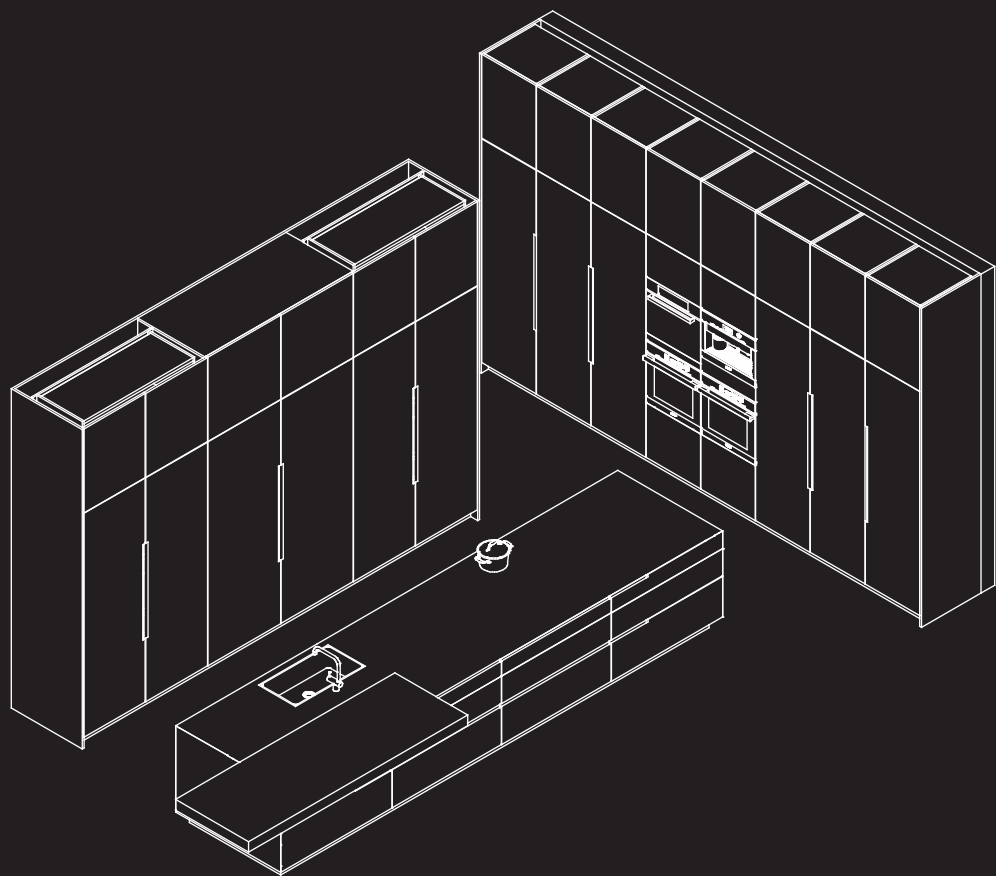

#### TAILOR MADE

Made in Germany with strict quality control standards using components sourced from the best European suppliers, BT45 kitchens are the result of what happens when superior materials and planning solutions unite.