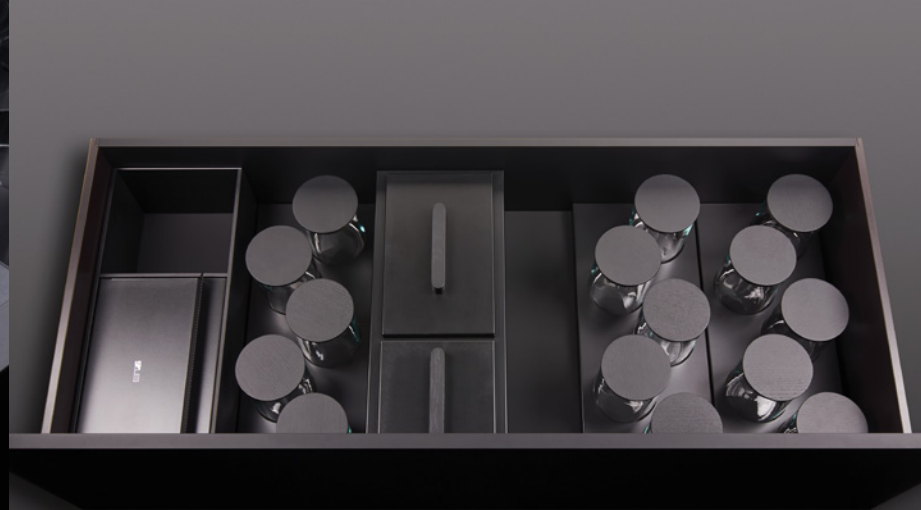

## BT45 XS

The dialogue between the dark front, seen here in Ceramic Basalt Gray effect, and genuine black leather produce an atmosphere reminiscent of a chic bar - particularly, the automated roller shutter "climber" at the bar and pocket door system which houses the BT45 coffee serving base unit. The Mile oven, coffee machine, and backlit shelf element perfectly underscore this impression just as the seamless island that emphasizes the horizontal axis with deliberately chosen Basalt Gray worktop adds character, reinforcing the solid look. The finely marbled and genuine black leather surface presents a tone of exclusivity and quality. Of course, BT45 accessories complete the kitchen! The internal drawers preserve the calm look of the front panel architecture. The light-footed cooking counter and PITT cooktop with its ceramic worktop provide the perfect workstation for gourmands with the penchant for things that are different.

#### ELEGANCE

Beautiful finishes, such as bronzed glass, mirror, marble and tactile wood veneers bring texture and luxury to your kitchen.

BMW

German made with unsurpassed technology

Since 1921, our kitchens have been telling the story of creativity and German design which are forever tied to innovation and quality. All components are manufactured and fully assembled in Germany to exacting standards using laser-scanning technology. This gives our team complete confidence that we are delivering superior workmanship that you are unlikely to find from local joiners. Attention to detail, the finest materials and design innovation all work seamlessly together to give life to an exclusive German tailored kitchen. It's not just about realizing beautiful aesthetics, Tailored kitchens provide reliability and peace-of-mind For a long-lasting kitchen in your home.