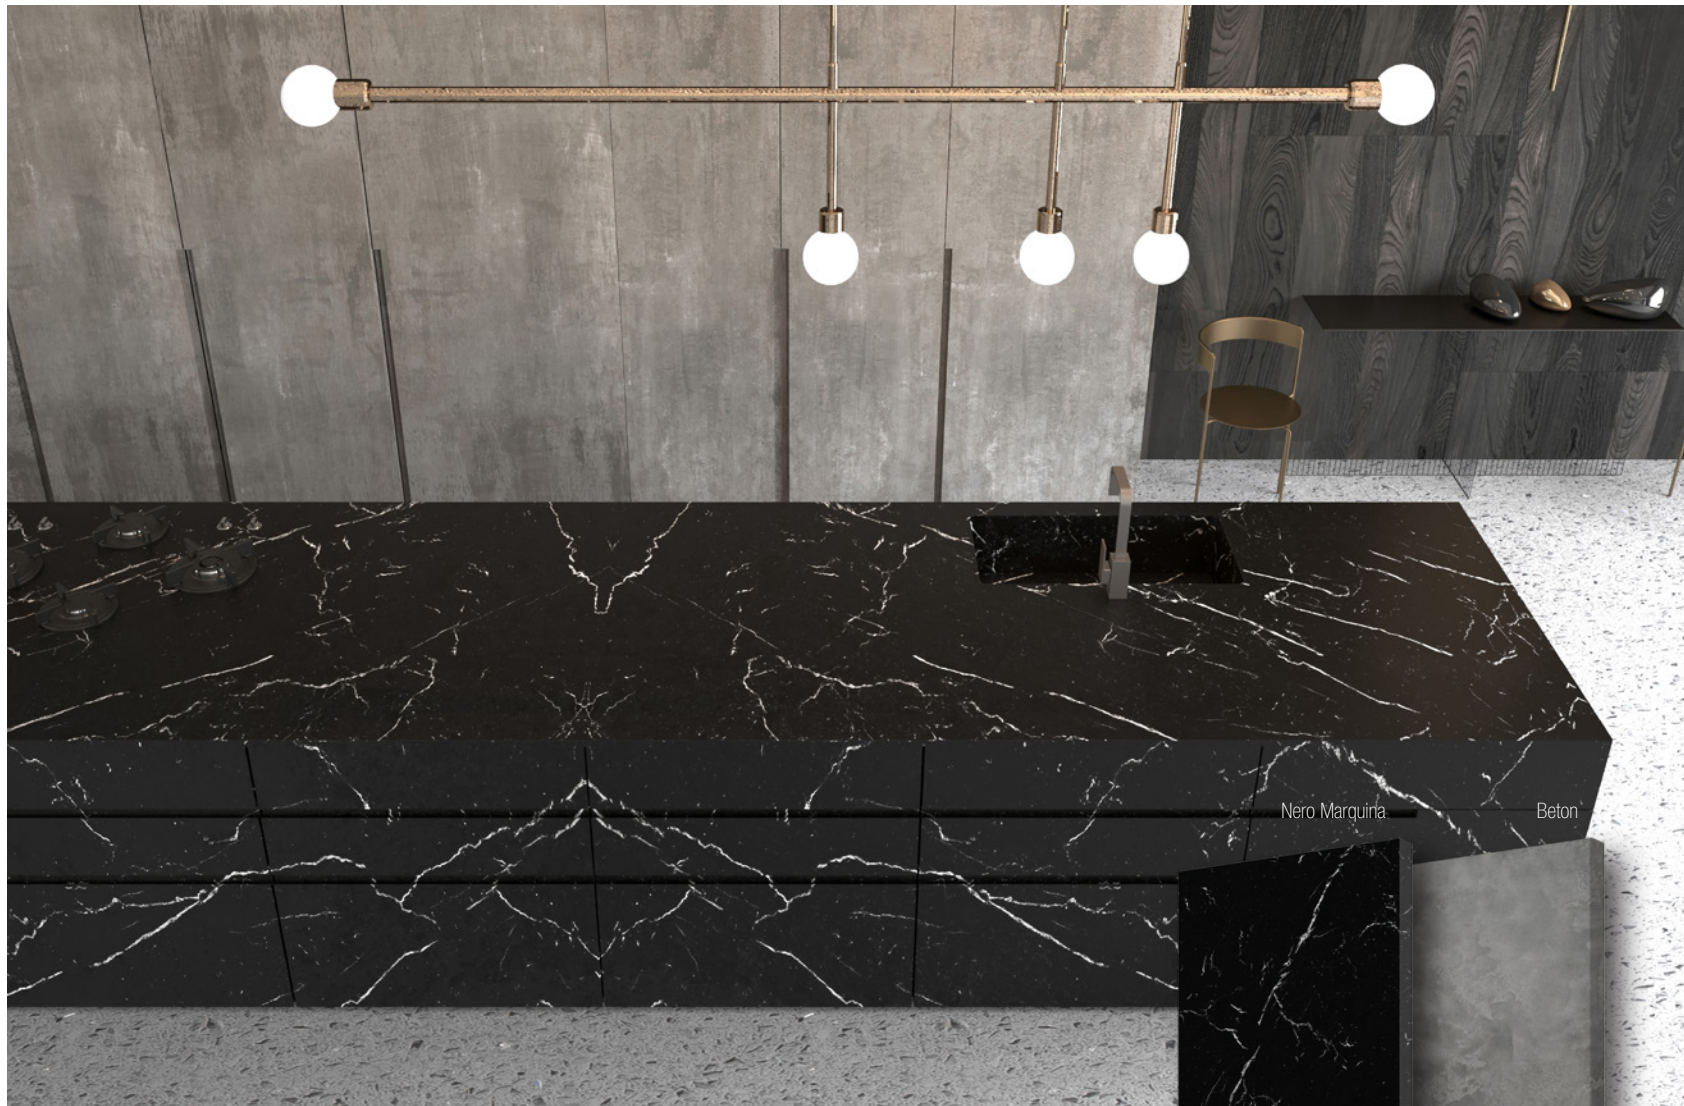

## BT45 XS

The dialogue between the dark front, seen here in Ceramic Basalt Gray effect, and genuine black leather produce an atmosphere reminiscent of a chic bar - particularly, the automated roller shutter "climber" at the bar and pocket door system which houses the BT45 coffee serving base unit. The Mile oven, coffee machine, and backlit shelf element perfectly underscore this impression just as the seamless island that emphasizes the horizontal axis with deliberately chosen Basalt Gray worktop adds character, reinforcing the solid look. The finely marbled and genuine black leather surface presents a tone of exclusivity and quality. Of course, BT45 accessories complete the kitchen! The internal drawers preserve the calm look of the front panel architecture. The light-footed cooking counter and PITT cooktop with its ceramic worktop provide the perfect workstation for gourmands with the penchant for things that are different.

Genuine Black Leather

Basalt Black Stone

BT45 CG

Monolithic and absolutely sublime – this generously sized kitchen block in Nero Marquina marble with its straight size defines the room in a timeless manner. It is a clear statement for a kitchen that becomes a workshop for every aspect of indulgence and enjoyment. The arrangement provides numerous benefits for professional chefs. This intelligent pocket door system which is used as storage for small cooking appliances is a particularly practical to keep items from view while the legendary glass roller shutter “Climber”, full size fridge and freezer units all combine and arranged perfectly, creating a freestanding Beton wall. A natural style gray concrete front appears to have been hewn from a single block – add to this the perfectly tailored complete inserts for drawers and pull-outs and now you’re cooking with friends.