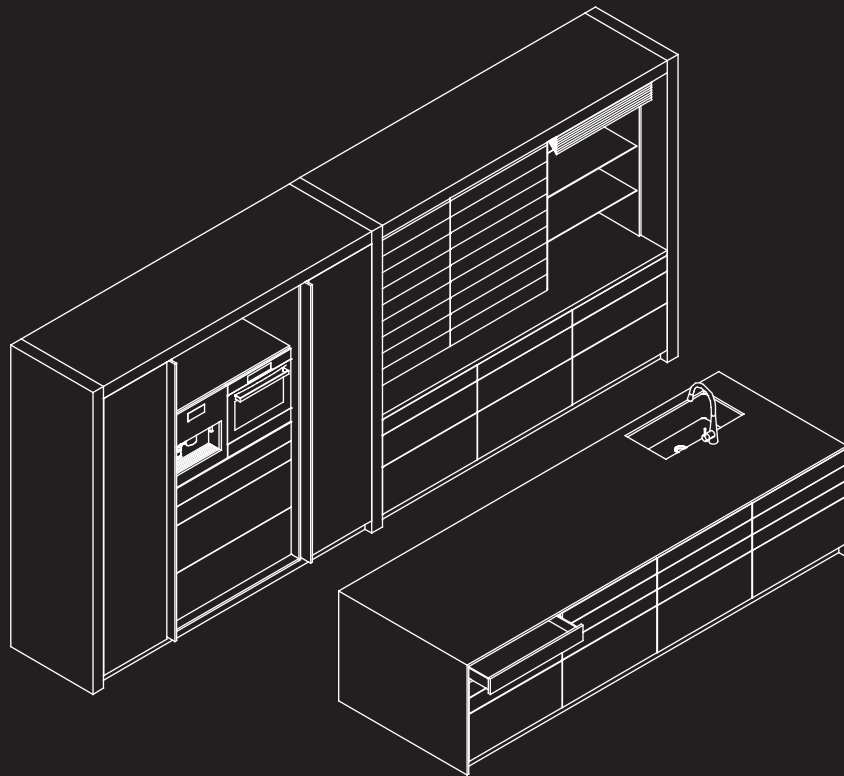

## BT45 XS

The dialogue between the dark front, seen here in Ceramic Basalt Gray effect, and genuine black leather produce an atmosphere reminiscent of a chic bar - particularly, the automated roller shutter "climber" at the bar and pocket door system which houses the BT45 coffee serving base unit. The Mile oven, coffee machine, and backlit shelf element perfectly underscore this impression just as the seamless island that emphasizes the horizontal axis with deliberately chosen Basalt Gray worktop adds character, reinforcing the solid look. The finely marbled and genuine black leather surface presents a tone of exclusivity and quality. Of course, BT45 accessories complete the kitchen! The internal drawers preserve the calm look of the front panel architecture. The light-footed cooking counter and PITT cooktop with its ceramic worktop provide the perfect workstation for gourmands with the penchant for things that are different.

Genuine Black Leather

Basalt Black Stone

BT45 CG

Monolithic and absolutely sublime – this generously sized kitchen block in Nero Marquina marble with its straight size defines the room in a timeless manner. It is a clear statement for a kitchen that becomes a workshop for every aspect of indulgence and enjoyment. The arrangement provides numerous benefits for professional chefs. This intelligent pocket door system which is used as storage for small cooking appliances is a particularly practical to keep items from view while the legendary glass roller shutter “Climber”, full size fridge and freezer units all combine and arranged perfectly, creating a freestanding Beton wall. A natural style gray concrete front appears to have been hewn from a single block – add to this the perfectly tailored complete inserts for drawers and pull-outs and now you’re cooking with friends.